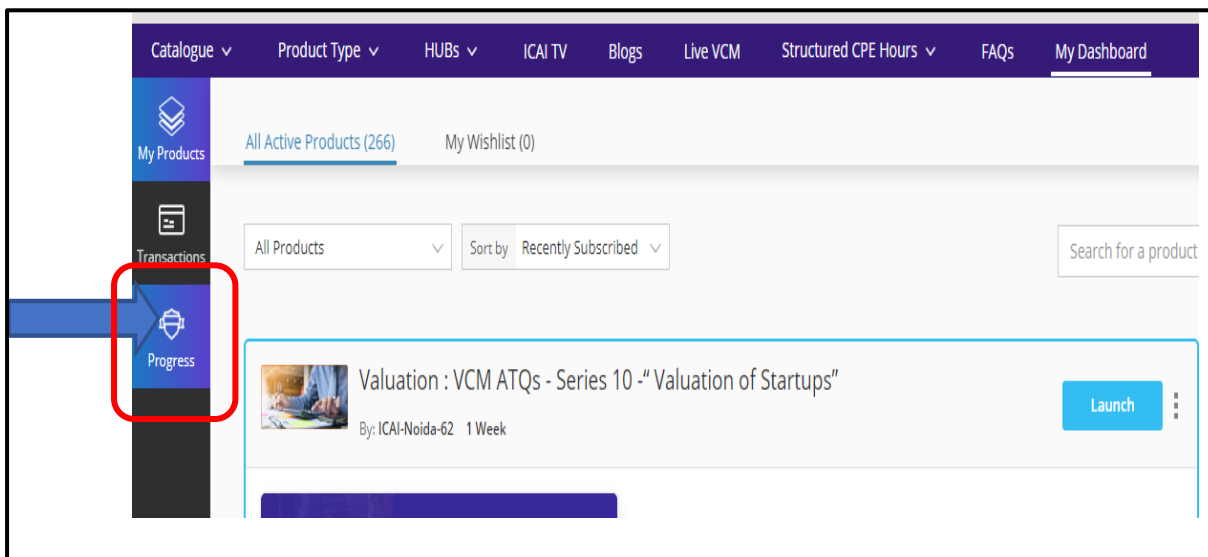

Info Leaderboard

Step 1: Go to <http://learning.icai.org/>

Click on Login button, kindly use SSP Login credentials to login to Digital Learning Hub Platform.

Step 2: After login->Click on progress.

Step 3: We can view the badges earned.